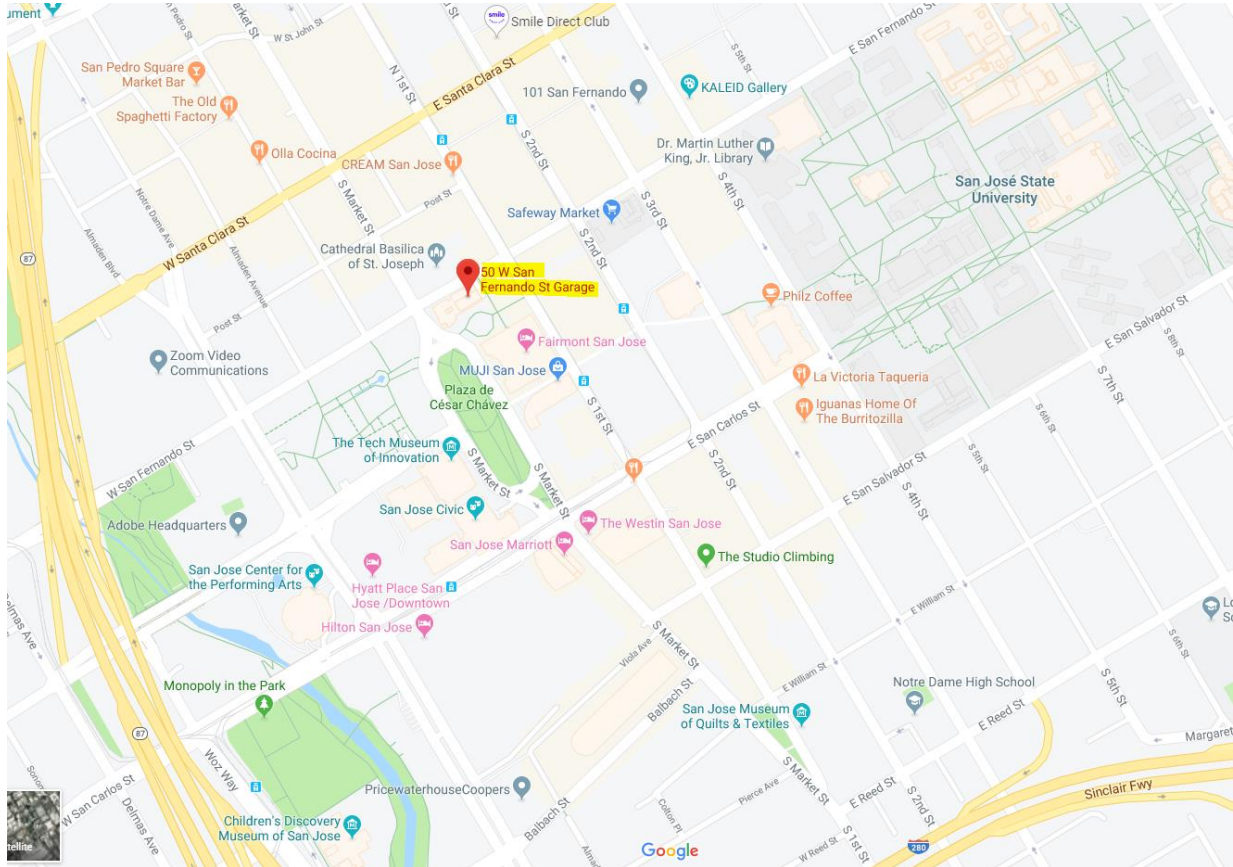

Fairmont

SAN JOSE

Parking at the Fairmont

[50 W San Fernando St Garage](#)

50W W San Fernando St
(408) 283-5068

\$12 per day from 6AM – 6PM

Fairmont

SAN JOSE

Nearby Parking Garages

[Fairmont Garage Impark \(Parking\)](#)

170 S Market St
(408) 998-3995

[Impark](#)

143 S 3rd St

[50 W San Fernando St Garage](#)

50W W San Fernando St
(408) 283-5068

[Central Place Garage](#)