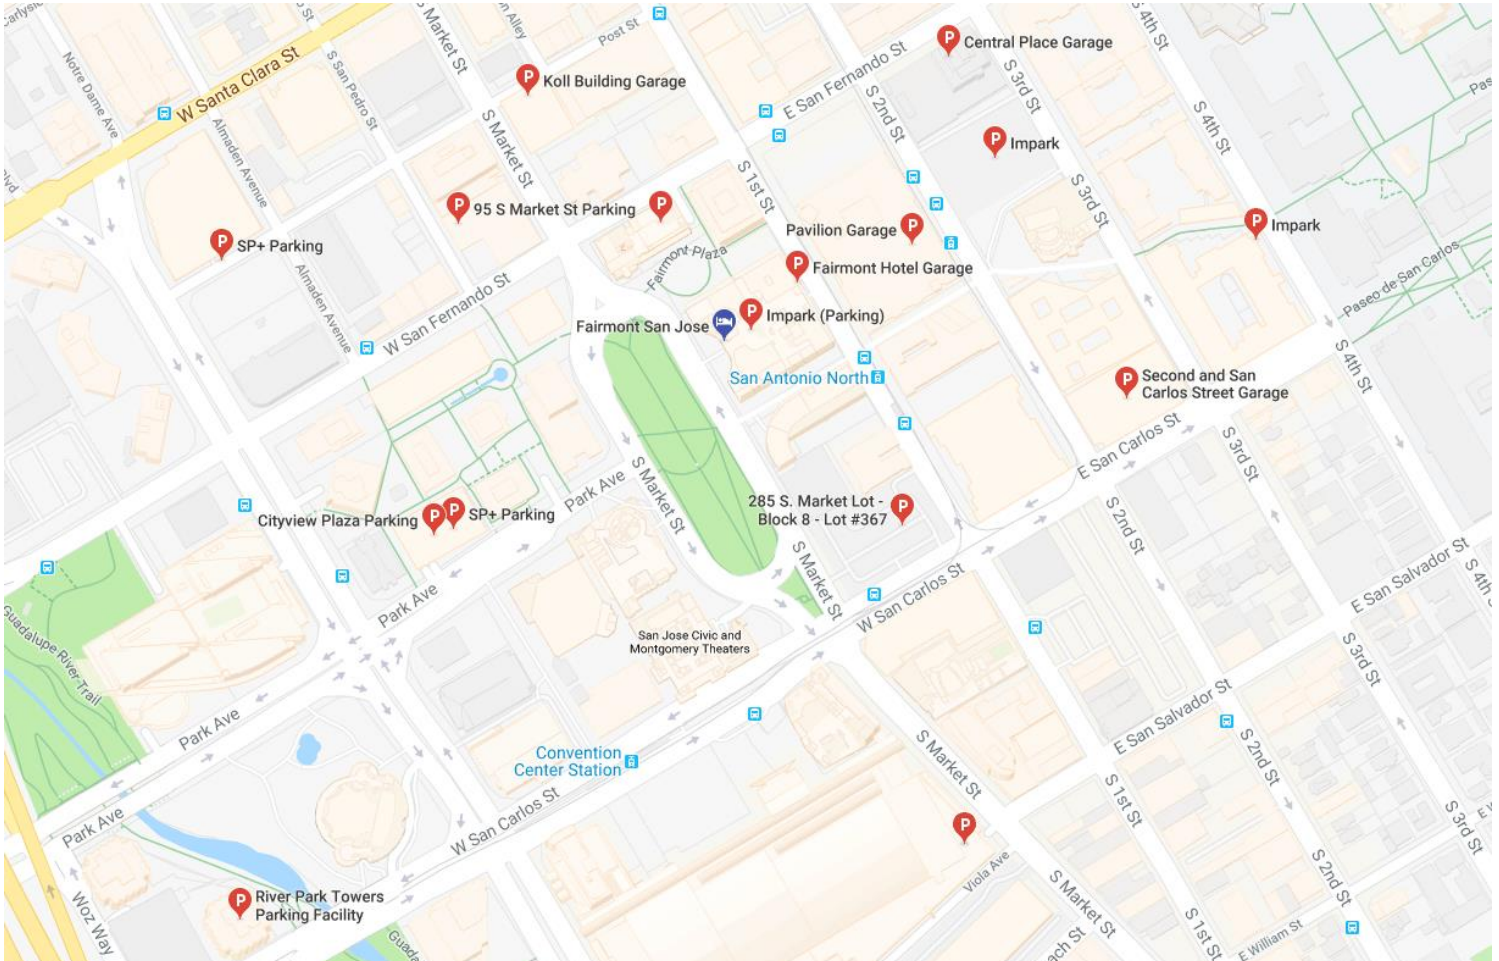

Fairmont

SAN JOSE

Parking at the Fairmont

[50 W San Fernando St Garage](#)

50W W San Fernando St
(408) 283-5068

\$12 per day from 6AM – 6PM

Fairmont

SAN JOSE

Nearby Parking Garages

[Fairmont Garage Impark \(Parking\)](#)

170 S Market St
(408) 998-3995

[Impark](#)

143 S 3rd St

[50 W San Fernando St Garage](#)

50W W San Fernando St
(408) 283-5068

[Central Place Garage](#)

88 E San Fernando St
(408) 287-2009

[Pavilion Garage](#)

150 S 2nd St
(408) 298-1380

[285 S. Market Lot - Block 8 - Lot #367](#)

60 W San Carlos St

[Second and San Carlos Street Garage](#)

280 S 2nd St
(408) 298-8852
Open 24 hours